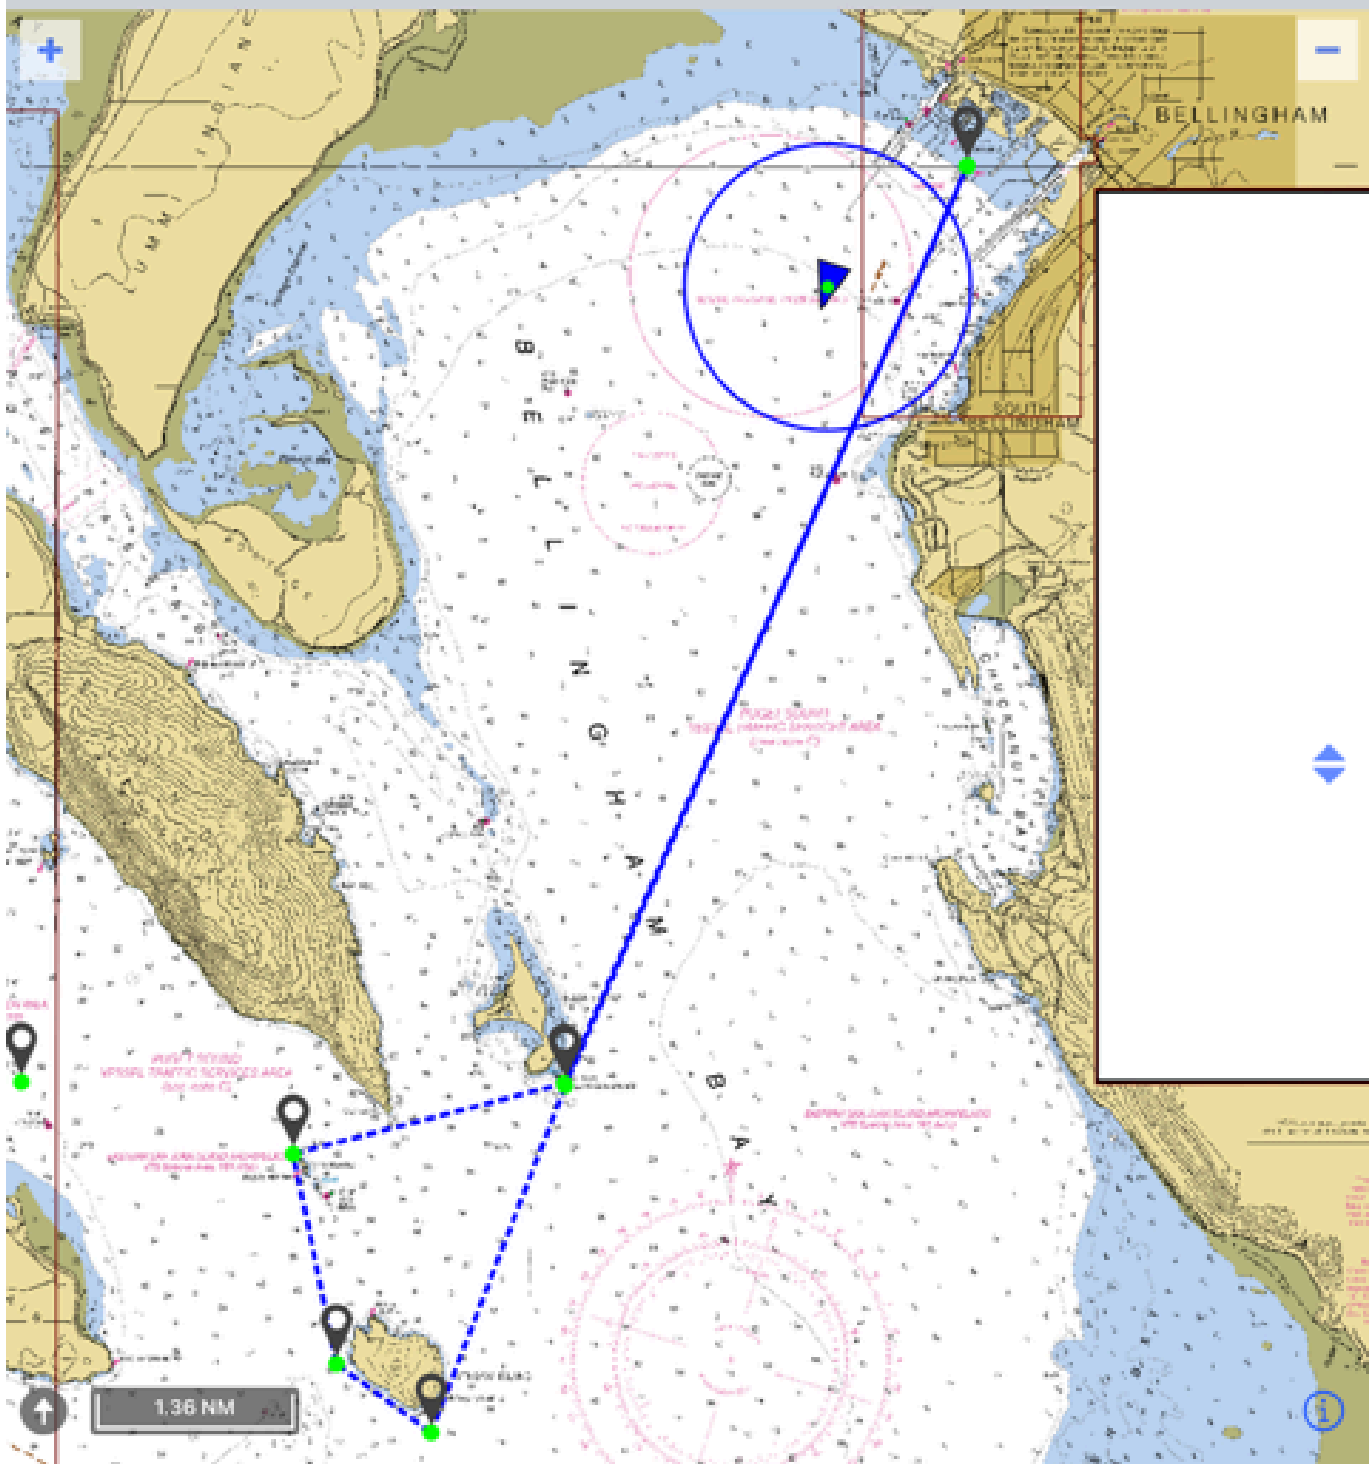

Marks S, E, and F will be the same mark, an Orange mark in the position of S in the diagram.

SI 14 is removed. There will be no restriction on passing through the start or finish line.

*The following SI has is information for the Pursuit Course*

**Race Course**

- The Signal Vessel will be anchored off the break water near coordinates 48 deg 45.00' North, 122 deg 30.36 West.
- Boats will start at the Signal Vessel between the course side of a Red start mark and the Orange flag on the Signal Vessel at their assigned start time.
- Boats must leave Eliza Island to the WEST
- Boats must round Vendovi Island and Viti Rocks, leaving both these rounding marks on the same side. **Sailor's Choice.**
- Boats must leave Eliza Island to the West
- Boats must finish between the Yellow finish mark and a Purple flag on the Signal Vessel
- Race Distance 20.9 nm

	<b>COG</b>	<b>SOG</b>	<b>VAR:</b>	<b>ALT:</b>	<b>CON:</b>	<b>HPE:</b>	<b>LAT</b>	<b>LON</b>	<b>SYT</b>	
	183° Mag	0.4 KTS	14.5°E	7'	Loc.Mgr.	35'	48°44.156'N	122°31.837'W	2:56:05	

Vitesse	USA 240		81	120.0	2508	42108	11:41:48		0:41:48	10
Hravn	USA 51847		69	132.0	2759	42359	11:45:59	00:04:11	0:45:59	11
Nefarious	USA 53	524.3		140.2	2930	42530	11:48:50	00:02:51	0:48:50	12
Electric Larry Land	USA 630	522.7		141.8	2964	42564	11:49:24	00:00:33	0:49:24	13
Margaret II	USA 46344	509.0		155.5	3250	42850	11:54:10	00:04:46	0:54:10	14
Shrek	USA 35016	507.2		157.3	3288	42888	11:54:48	00:00:38	0:54:48	15
Flash	USA 44	506.2		158.3	3308	42908	11:55:08	00:00:21	0:55:08	16
Mystic	USA 2615	487.9		176.6	3691	43291	12:01:31	00:06:22	1:01:31	17
Absolutely	USA 3909	478.5	15	186.0	3887	43487	12:04:47	00:03:16	1:04:47	18
Rosebud	USA 28915	453.7		210.8	4406	44006	12:13:26	00:08:38	1:13:26	19
Anomaly	USA 18927	452.5		212.0	4431	44031	12:13:51	00:00:25	1:13:51	20